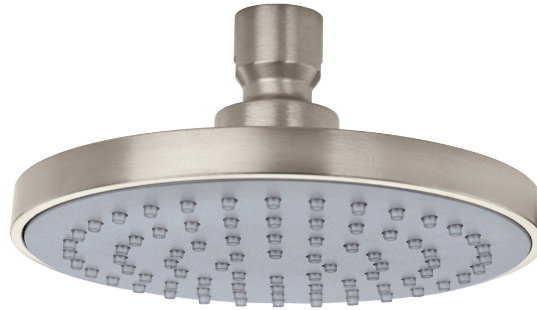

California Faucets®

Styleflow® Air Iko

5-1/8" Diameter Single Function Contemporary Showerhead

Features

- Air induction technology
- Self cleaning rubber jets
- Solid brass pivot ball, ABS body
- Gray spray face
- Replace .FR with desired max flow rate:
SH-551.25 for 2.5 gpm
SH-551.18 for 1.8 gpm
SH-551.15 for 1.5 gpm

SH-551.25
SH-551.18
SH-551.15

Codes/Standards Applicable

Product meets or exceeds the following:

- ASME A112.18.1/CSA B125.1
- CEC (1.8, & 1.5 gpm)
- DOE (2.5, 1.8, & 1.5 gpm)
- Commonwealth of MA